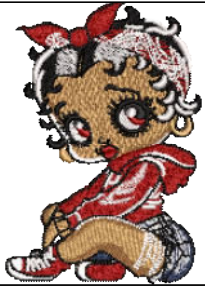

Approval Sheet

Wilcom EmbroideryStudio - Designing

* DOLL 45686*

Design: **doll 45686**

Title:

Height: 127.0 mm
Width: 88.4 mm
Colors: 6
Colorway: Colorway 1
Zoom: 1:1

Product type:
Product:
Total qty:
Product colors:
Position: